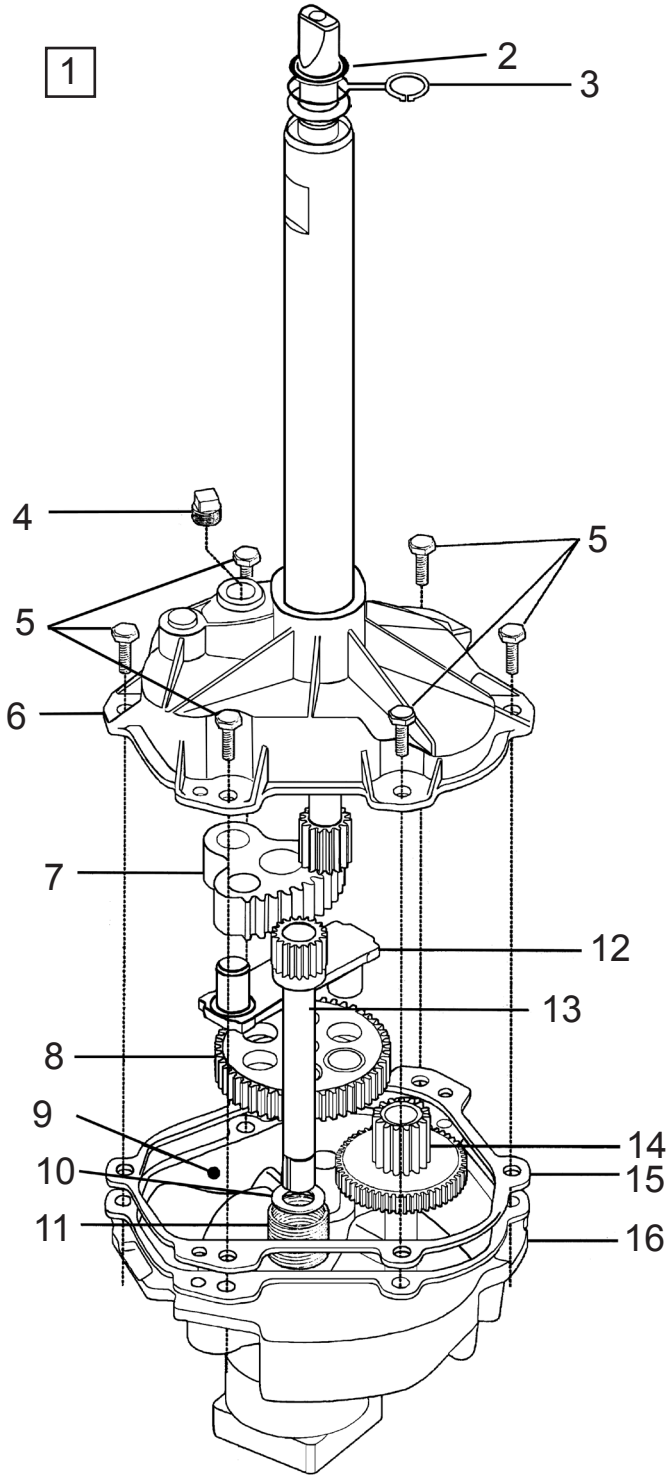

TOTALTRANS GEARCASE PARTS

#	Part#	Description
1	131878410	Gearcase Complete
2	5303161307	Upper Lip Seal
3	5303161223	Retainer Ring
4	5303161224	Pipe Plug
5	5308002804	Transmission Screws
6	131878300	Upper Housing w/ Shaft
7	5308011268	Sector Gear
8	5308015496	Crank Gear
9	3005242	Transmission Oil, 1 Qt.
10	(See 16)	Thrust Washer
11	(See 16)	Small & Large Spring
12	134091801	Connection Rod
13	(See 16)	Lower Shaft
14	5303161175	Idler Gear
15	5308015778	Gasket
16	131557800	Lower Housing w/ Shaft (Includes 10, 11, & 13)